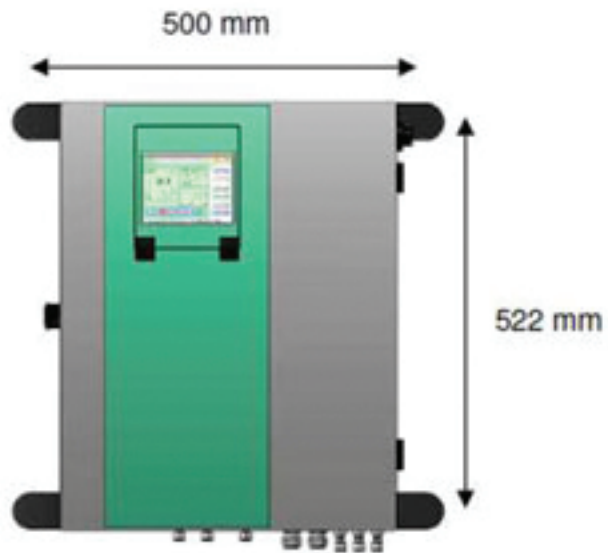

255 mm

410 mm

571 mm

500 mm

522 mm

Screw distance: 500x522 mm